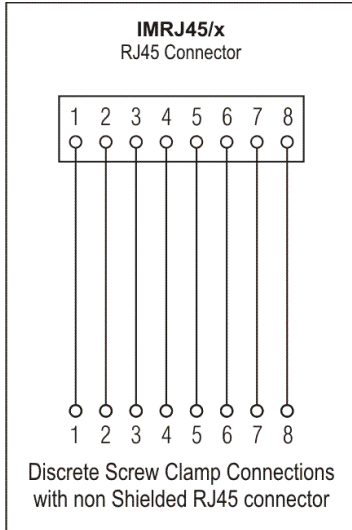

ORDERING INFORMATION

CAT. NO.	DESCRIPTION	NO. OF CHN.	DIM. DET.	STD. PACK
IMRJ45/8/V	RJ45 module with vertical Non-Shielded RJ45 Connector Rail mount	1	30 X 88 X 65	5

ACCESSORIES

IMAGES	CAT. NO.	DESCRIPTION	STD. PACK
	CA501-1M	Din 32 Rail unslotted 1 meter	50
	CA501-1M-S	Din 32 Rail slotted 1 meter	50
	CA501-2M	Din 32 Rail unslotted 2 meter	50
	CA501-2M-S	Din 32 Rail slotted 2 meter	50

ACCESSORIES

IMAGES	CAT. NO.	DESCRIPTION	STD. PACK
	CA701-1M	Din 35 Rail unslotted 1 meter	50
	CA701-2M	Din 35 Rail unslotted 2 meter	50
	CA701-2M-S	Din 35 Rail slotted 2 meter	50
	CA701-1M-S	Din 35 Rail slotted 1 meter	50
	CA701-15-1M	Din 35 Rail 15 deep unslotted 1 meter	50
	CA701-15-1M-S	Din 35 Rail 15 deep slotted 1 meter	50
	CA701-15-2M	Din 35 Rail 15 deep unslotted 2 meter	50
	CA701-15-2M-S	Din 35 Rail 15 deep slotted 2 meter	50
	CA509/K2	Marking Tag Blank suitable for CDL4U / CDL4U(I.S) / CTL2.5U / CTL2.5UH / CTL2.5UL / CTL2.5HUL / CTL2.5U(I.S) / CTL2.5U(I.S)D2 / CGMT4 / CSFL4U / CSFL4U(L) / CMT4 / CMB4 / ASF4 / ASF4(L) / CTS2.5	100
	SCS0.5/3	Electricians Screwdriver for slotted screws	10

IMRJ45/8/V

connectwell
THE RIGHT CONNECTION

CIRCUIT DIAGRAM

NOTES

* RJ45 cable available on request.

** Module Lengths mentioned are for RAIL Mounting option only. The lengths may vary for PANEL Mounting

*** PANEL Mounting modules are available on request. Please use the suffix -P with the cat. no. for ordering.