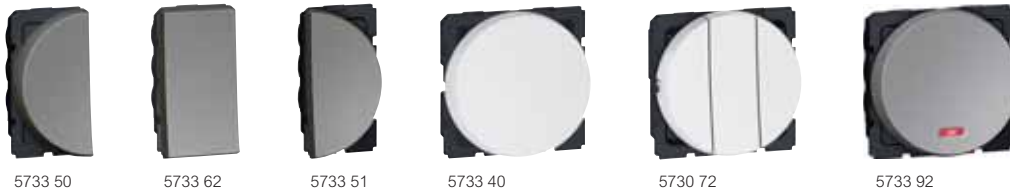

Arteor™ mechanical switches - round version

Cover plates selection chart (p. 262-265)

Pack	Cat.Nos		Switches 6 AX - 230 V~	
	White	Magnesium		
	5733 00	5733 50	Single module mechanisms 1 module 22.5 x 45 mm	
20/200				1-way switch - left module
20/200	5733 05	5733 55		2-way switch - left module
20/200	5733 12	5733 62		1-way switch - middle module
20/200	5733 01	5733 51		1-way switch - right module
20/200	5733 06	5733 56		2-way switch - right module
20/200	5733 02	5733 52		1-way switch with indicator left module Red LED supplied
20/200	5733 03	5733 53		1-way switch with indicator middle module Red LED supplied
20/200	5733 04	5733 54		1-way switch with indicator right module Red LED supplied
20/200	5733 07	5733 57		2-way switch with indicator left module Red LED supplied
20/200	5733 08	5733 58		2-way switch with indicator right module Red LED supplied

Pack	Cat.Nos		Switches 20 AX - 230 V~	
	White	Magnesium		
	5733 20	5733 70	Single module mechanisms 1 module 22.5 x 45 mm	
20/200				1-way switch - left module
20/200	5733 21	5733 71		1-way switch - right module
20/200	5730 21	5731 21		1-way switch - middle module
20/200	5730 24	5731 24		2-way switch - middle module
20/200	5730 27	5731 27		2-way switch with indicator middle module
20/200	5720 64	5725 64		1-way switch with indicator left module Red LED supplied
20/200	5720 65	5725 65		1-way switch with indicator right module Red LED supplied
20/200	5733 22	5733 72		2-way switch with indicator left module Red LED supplied
20/200	5733 23	5733 73		2-way switch with indicator right module Red LED supplied
			Two module mechanisms 2 modules 45 x 45 mm	
10/100	5733 40	5733 90		1-way switch
10/100	5730 71	5731 71		2-way switch with indicator Red LED supplied
10/100	5730 72	5731 72		1-way switch - 3 gang
10/100	5730 73	5731 73		2 x 2-way switch + 1-way switch 3 gang
10/100	5733 42	5733 92		1-way double pole switch with indicator Red LED supplied