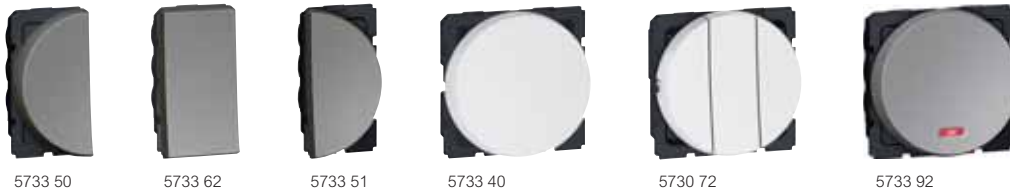

# Arteor™ mechanical switches - round version

Cover plates selection chart (p. 262-265)

Pack	Cat.Nos		Switches 6 AX - 230 V~	
	White	Magnesium		
	<b>5733 00</b>	<b>5733 50</b>	<b>Single module mechanisms</b> 1 module 22.5 x 45 mm	
20/200			1-way switch - left module	
20/200	<b>5733 05</b>	<b>5733 55</b>	2-way switch - left module	
20/200	<b>5733 12</b>	<b>5733 62</b>	1-way switch - middle module	
20/200	<b>5733 01</b>	<b>5733 51</b>	1-way switch - right module	
20/200	<b>5733 06</b>	<b>5733 56</b>	2-way switch - right module	
20/200	<b>5733 02</b>	<b>5733 52</b>	1-way switch with indicator left module Red LED supplied	
20/200	<b>5733 03</b>	<b>5733 53</b>	1-way switch with indicator middle module Red LED supplied	
20/200	<b>5733 04</b>	<b>5733 54</b>	1-way switch with indicator right module Red LED supplied	
20/200	5733 07	5733 57	2-way switch with indicator left module Red LED supplied	
20/200	5733 08	5733 58	2-way switch with indicator right module Red LED supplied	