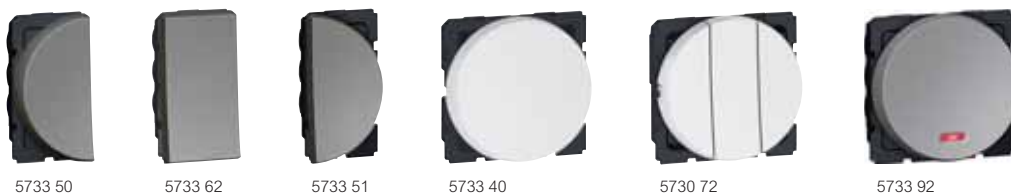

Arteor™

mechanical switches - round version

Cover plates selection chart (p. 262-265)

Pack	Cat.Nos		Switches 6 AX - 230 V~	
	White	Magnesium		
			Single module mechanisms 1 module 22.5 x 45 mm	
20/200	5733 00	5733 50		1-way switch - left module
20/200	5733 05	5733 55		2-way switch - left module
20/200	5733 12	5733 62		1-way switch - middle module
20/200	5733 01	5733 51		1-way switch - right module
20/200	5733 06	5733 56		2-way switch - right module
20/200	5733 02	5733 52		1-way switch with indicator left module Red LED supplied
20/200	5733 03	5733 53		1-way switch with indicator middle module Red LED supplied
20/200	5733 04	5733 54		1-way switch with indicator right module Red LED supplied
20/200	5733 07	5733 57		2-way switch with indicator left module Red LED supplied
20/200	5733 08	5733 58		2-way switch with indicator right module Red LED supplied

Pack	Cat.Nos		Switches 20 AX - 230 V~	
	White	Magnesium		
			Single module mechanisms 1 module 22.5 x 45 mm	
20/200	5733 20	5733 70		1-way switch - left module
20/200	5733 21	5733 71		1-way switch - right module
20/200	5730 21	5731 21		1-way switch - middle module
20/200	5730 24	5731 24		2-way switch - middle module
20/200	5730 27	5731 27		2-way switch with indicator middle module
20/200	5720 64	5725 64		1-way switch with indicator left module Red LED supplied
20/200	5720 65	5725 65		1-way switch with indicator right module Red LED supplied
20/200	5733 22	5733 72		2-way switch with indicator left module Red LED supplied
20/200	5733 23	5733 73		2-way switch with indicator right module Red LED supplied
			Two module mechanisms 2 modules 45 x 45 mm	
10/100	5733 40	5733 90		1-way switch
10/100	5730 71	5731 71		2-way switch with indicator Red LED supplied
10/100	5730 72	5731 72		1-way switch - 3 gang
10/100	5730 73	5731 73		2 x 2-way switch + 1-way switch 3 gang
10/100	5733 42	5733 92		1-way double pole switch with indicator Red LED supplied