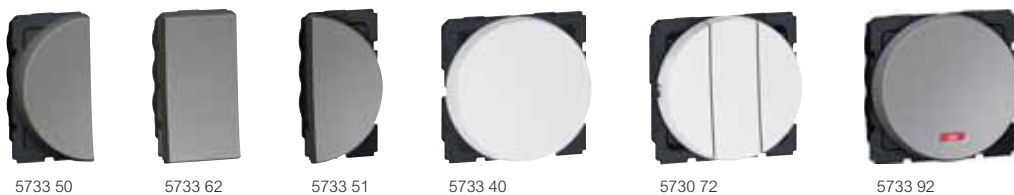

Arteor™ mechanical switches - round version

Cover plates selection chart (p. 262-265)

Pack	Cat.Nos		Switches 6 AX - 230 V~	
	White	Magnesium		
	5733 00	5733 50	Single module mechanisms 1 module 22.5 x 45 mm	
20/200			1-way switch - left module	
20/200	5733 05	5733 55	2-way switch - left module	
20/200	5733 12	5733 62	1-way switch - middle module	
20/200	5733 01	5733 51	1-way switch - right module	
20/200	5733 06	5733 56	2-way switch - right module	
20/200	5733 02	5733 52	1-way switch with indicator left module Red LED supplied	
20/200	5733 03	5733 53	1-way switch with indicator middle module Red LED supplied	
20/200	5733 04	5733 54	1-way switch with indicator right module Red LED supplied	
20/200	5733 07	5733 57	2-way switch with indicator left module Red LED supplied	
20/200	5733 08	5733 58	2-way switch with indicator right module Red LED supplied	

Pack	Cat.Nos		Switches 20 AX - 230 V~	
	White	Magnesium		
	5733 20	5733 70	Single module mechanisms 1 module 22.5 x 45 mm	
20/200			1-way switch - left module	
20/200	5733 21	5733 71	1-way switch - right module	
20/200	5730 21	5731 21	1-way switch - middle module	
20/200	5730 24	5731 24	2-way switch - middle module	
20/200	5730 27	5731 27	2-way switch with indicator middle module	
20/200	5720 64	5725 64	1-way switch with indicator left module Red LED supplied	
20/200	5720 65	5725 65	1-way switch with indicator right module Red LED supplied	
20/200	5733 22	5733 72	2-way switch with indicator left module Red LED supplied	
20/200	5733 23	5733 73	2-way switch with indicator right module Red LED supplied	
			Two module mechanisms 2 modules 45 x 45 mm	
10/100	5733 40	5733 90	1-way switch	
10/100	5730 71	5731 71	2-way switch with indicator Red LED supplied	
10/100	5730 72	5731 72	1-way switch - 3 gang	
10/100	5730 73	5731 73	2 x 2-way switch + 1-way switch 3 gang	
10/100	5733 42	5733 92	1-way double pole switch with indicator Red LED supplied	