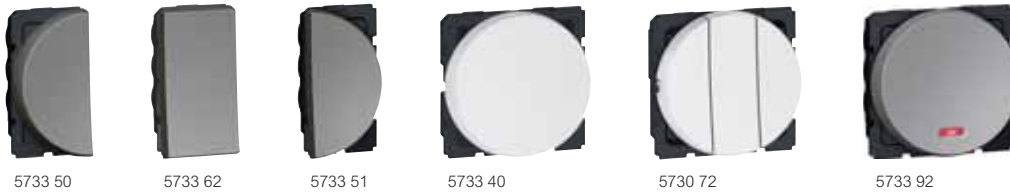

Arteor™ mechanical switches - round version

Cover plates selection chart (p. 262-265)

Pack	Cat.Nos		Switches 6 AX - 230 V~	
	White	Magnesium		
	5733 00	5733 50	Single module mechanisms 1 module 22.5 x 45 mm	
20/200			1-way switch - left module	
20/200	5733 05	5733 55	2-way switch - left module	
20/200	5733 12	5733 62	1-way switch - middle module	
20/200	5733 01	5733 51	1-way switch - right module	
20/200	5733 06	5733 56	2-way switch - right module	
20/200	5733 02	5733 52	1-way switch with indicator left module Red LED supplied	
20/200	5733 03	5733 53	1-way switch with indicator middle module Red LED supplied	
20/200	5733 04	5733 54	1-way switch with indicator right module Red LED supplied	
20/200	5733 07	5733 57	2-way switch with indicator left module Red LED supplied	
20/200	5733 08	5733 58	2-way switch with indicator right module Red LED supplied	

Pack	Cat.Nos		Switches 20 AX - 230 V~	
	White	Magnesium		
	5733 20	5733 70	Single module mechanisms 1 module 22.5 x 45 mm	
20/200			1-way switch - left module	
20/200	5733 21	5733 71	1-way switch - right module	
20/200	5730 21	5731 21	1-way switch - middle module	
20/200	5730 24	5731 24	2-way switch - middle module	
20/200	5730 27	5731 27	2-way switch with indicator middle module	
20/200	5720 64	5725 64	1-way switch with indicator left module Red LED supplied	
20/200	5720 65	5725 65	1-way switch with indicator right module Red LED supplied	
20/200	5733 22	5733 72	2-way switch with indicator left module Red LED supplied	
20/200	5733 23	5733 73	2-way switch with indicator right module Red LED supplied	
			Two module mechanisms 2 modules 45 x 45 mm	
10/100	5733 40	5733 90	1-way switch	
10/100	5730 71	5731 71	2-way switch with indicator Red LED supplied	
10/100	5730 72	5731 72	1-way switch - 3 gang	
10/100	5730 73	5731 73	2 x 2-way switch + 1-way switch 3 gang	
10/100	5733 42	5733 92	1-way double pole switch with indicator Red LED supplied	