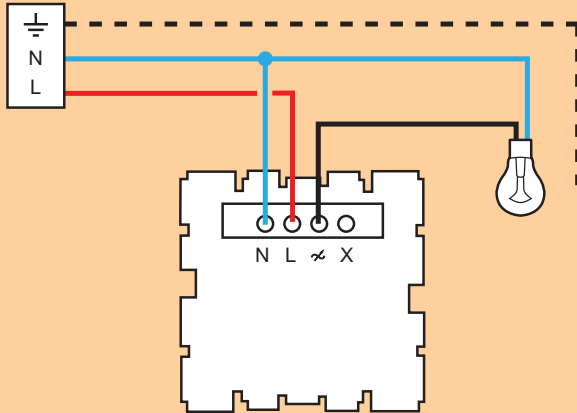

Pack	Cat.Nos		Electric roller blinds control - 230 V~	
			Switches Double switch - 10 A For direct control of a motor (mechanism with fixed positions) 2 modules 45 x 45 mm	
10/100	White 5732 20	Magnesium 5737 20		Round version

Arteor™

sensitive switch

Technical data

Sensitive switch

Cat.Nos 5720 51, 5725 51, 5734 55, 5736 55

Connection

Number of terminals: 4
Terminal type: with screws
Terminal capacities: 2 x 1.5 mm² ou 1 x 2.5 mm²
Tool: flat-blade screwdriver 3.5 mm

Connection of one switching point

Connection of several sensitive control points (5 max.)

Electrical characteristics

Self-extinguishing: 650 °C / 30s

Voltage: 100 - 240 V

Frequency: 50/60 Hz

Max. power

	①	②	③	④
240 V	1000 W	1000 W	500 VA	500 VA
100 V	500 W	500 W	250 VA	250 VA