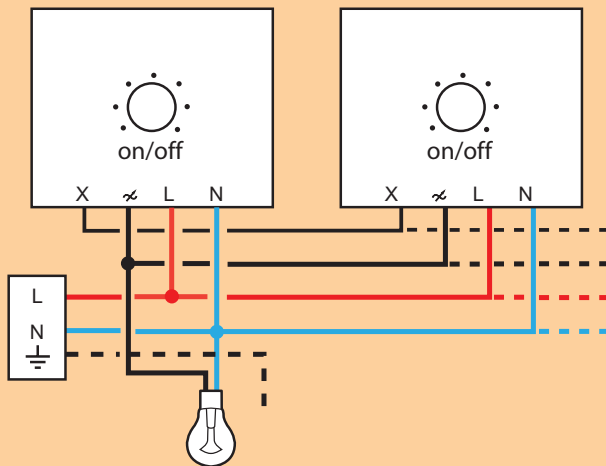

Pack	Cat.Nos		Push-buttons 6 A - 230 V~	
			Single module mechanisms 1 module 22.5 x 45 mm	
20/200	White 5733 09	Magnesium 5733 59		1-way push-button - left module
20/200	5733 10	5733 60		1-way push-button - middle module
20/200	5733 11	5733 61		1-way push-button - right module
20/200	5733 30	5733 80		1-way push-button with bell symbol - left module
20/200	5733 31	5733 81		1-way push-button with bell symbol - right module
			Two module mechanisms 2 modules 45 x 45 mm	
10/100	5733 46	5733 96		1-way push-button with bell symbol
10/100	5733 47	5733 97		Push-button with indicator and bell symbol Equipped with blue LED

Pack	Cat.Nos		Electric roller blinds control - 230 V~	
			Switches Double switch - 10 A For direct control of a motor (mechanism with fixed positions) 2 modules 45 x 45 mm	
10/100	White 5732 20	Magnesium 5737 20		Round version

Arteor™

sensitive switch

Technical data

Sensitive switch

Cat.Nos 5720 51, 5725 51, 5734 55, 5736 55

Connection

Number of terminals: 4
Terminal type: with screws
Terminal capacities: 2 x 1.5 mm² ou 1 x 2.5 mm²
Tool: flat-blade screwdriver 3.5 mm

Connection of one switching point

Connection of several sensitive control points (5 max.)

Electrical characteristics

Self-extinguishing: 650 °C / 30s

Voltage: 100 - 240 V

Frequency: 50/60 Hz

Max. power

	①	②	③	④
240 V	1000 W	1000 W	500 VA	500 VA
100 V	500 W	500 W	250 VA	250 VA