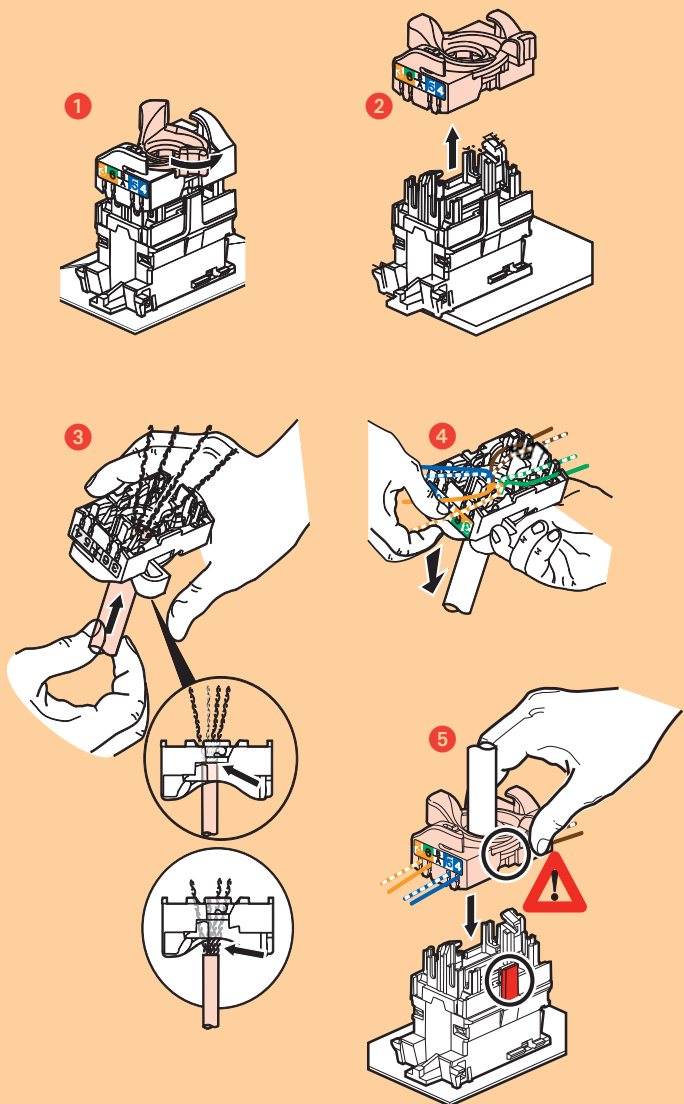

Wiring Diagram