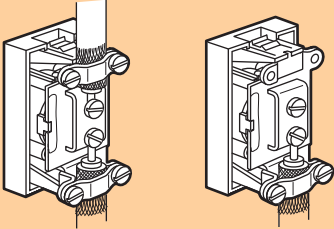

Pack	Cat.Nos		Telephone/Ethernet wiring splitter
	White	Magnesium	
10/100	5723 36	5728 36	Provide increased security against theft and damage to double connectors Provide a rate of 10/100 Mbps Multidirectionnal cable entry Can be installed in all supports min. depth 35 mm Telephone and Ethernet applications marked on the protective cap 1 module 22.5 x 45 mm FTP double connector 9 contacts
10/100	5723 35	5728 35	

Arteor™

television and telephone sockets

Arteor™

RJ 45

■ Technical data

Television sockets

Cat. no. 5734 25 / 5736 25

RJ 11