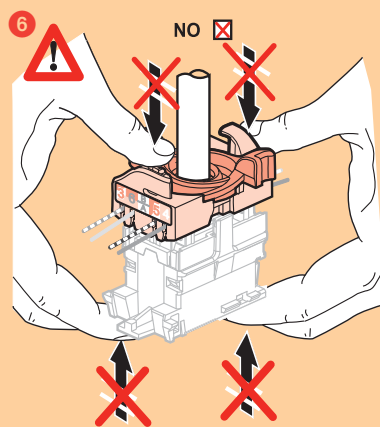

Wiring Diagram