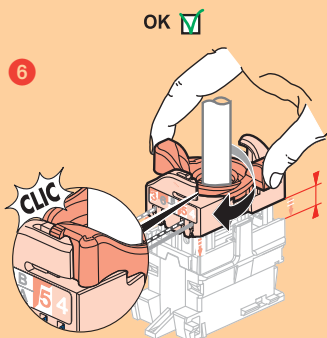

Wiring Diagram