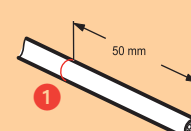

Pack	Cat.Nos		Telephone/Ethernet wiring splitter
	White	Magnesium	
10/100	5723 36	5728 36	Provide increased security against theft and damage to double connectors Provide a rate of 10/100 Mbps Multidirectionnal cable entry Can be installed in all supports min. depth 35 mm Telephone and Ethernet applications marked on the protective cap 1 module 22.5 x 45 mm FTP double connector 9 contacts
10/100	5723 35	5728 35	

Cat. no. 5734 26 / 5736 26

■ Technical data

RJ 45

Cat. no. 5734 29 / 28 / 5736 29 / 28

U/UTP

F/UTP

SF/UTP

Arteor™
RJ 45 (continued)