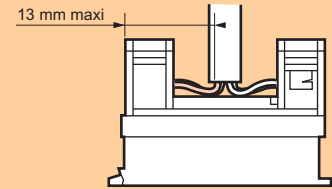

■ Technical data

RJ 45

Cat. no. 5734 29 / 28 / 5736 29 / 28

U/UTP

F/UTP

SF/UTP