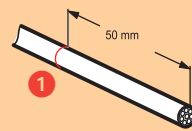

Pack	Cat.Nos		Telephone/Ethernet wiring splitter
	White	Magnesium	
10/100	5723 36	5728 36	Provide increased security against theft and damage to double connectors Provide a rate of 10/100 Mbps Multidirectionnal cable entry Can be installed in all supports min. depth 35 mm Telephone and Ethernet applications marked on the protective cap 1 module 22.5 x 45 mm FTP double connector 9 contacts
10/100	5723 35	5728 35	

Cat. no. 5734 26 / 5736 26

■ Technical data

RJ 45

Cat. no. 5734 29 / 28 / 5736 29 / 28

U/UTP

F/UTP

SF/UTP

Arteor™
RJ 45 (continued)