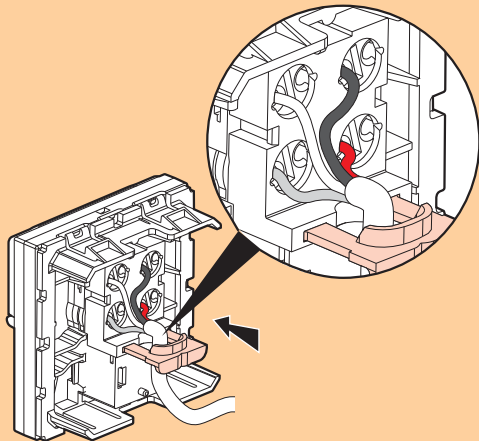

RJ 11

Cat. no. 5734 26 / 5736 26