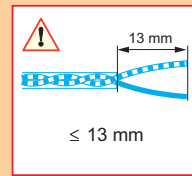

■ Technical data

RJ 45

Cat. no. 5734 29 / 28 / 5736 29 / 28

U/UTP