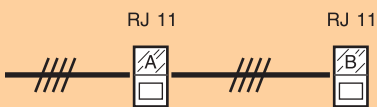

RJ 11

Cat. no. 5734 26 / 5736 26