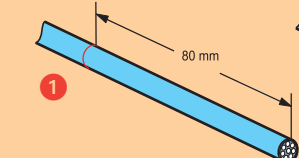

Pack	Cat.Nos		Telephone/Ethernet wiring splitter
	White	Magnesium	
10/100	5723 36	5728 36	Provide increased security against theft and damage to double connectors Provide a rate of 10/100 Mbps Multidirectionnal cable entry Can be installed in all supports min. depth 35 mm Telephone and Ethernet applications marked on the protective cap 1 module 22.5 x 45 mm FTP double connector 9 contacts
10/100	5723 35	5728 35	

Cat. no. 5734 26 / 5736 26

■ Technical data

RJ 45

Cat. no. 5734 29 / 28 / 5736 29 / 28

U/UTP

F/UTP

SF/UTP

Arteor™
RJ 45 (continued)