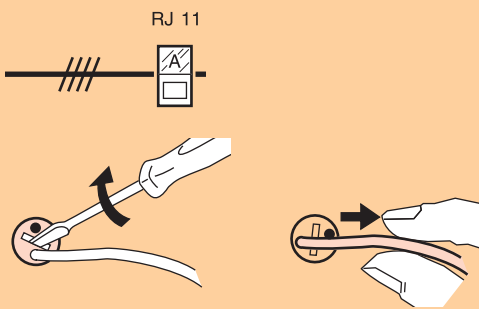

RJ 11

Cat. no. 5734 26 / 5736 26