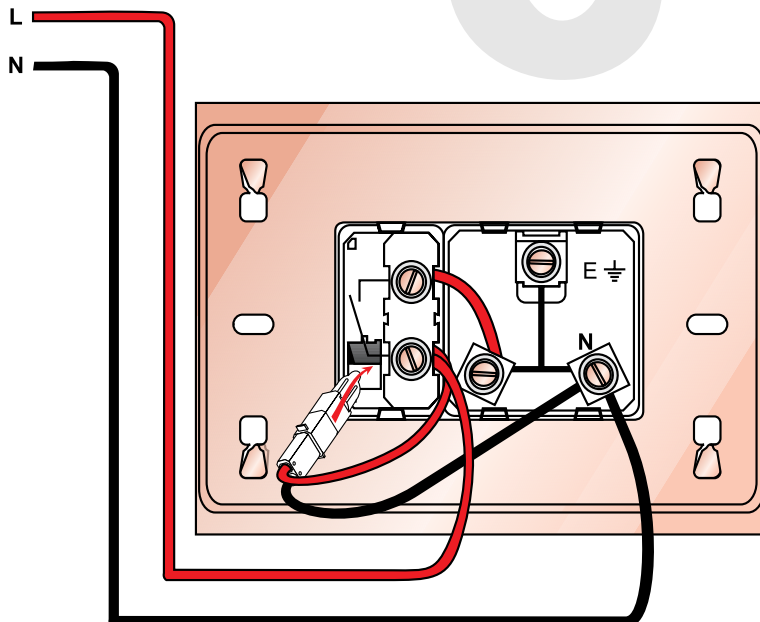

Switches 40 A - 230 V~

Pack	Cat.Nos		
	White	Magnesium	
1/5/20	5735 30	5737 30	Monobloc mechanical switches 1-way double pole switch with indicator Red indicator supplied

Arteor™ mechanisms

switches and accessories

■ Technical data

(1) Wiring diagram of locator / indicator :

Indicator wiring

In this wiring, Led lamp lits up only when the switch is made ON, indicating that electric supply is ON.

Locator wiring

In this wiring, Led lamp is always illuminated showing the switch location in a dark area.