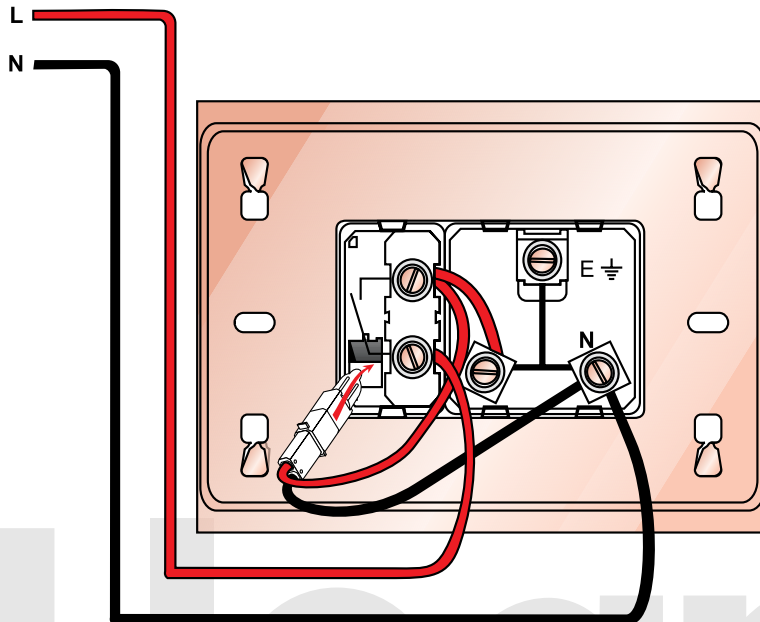

Switches 40 A - 230 V~

Pack	Cat.Nos		
	White	Magnesium	
1/5/20	5735 30	5737 30	Monobloc mechanical switches 1-way double pole switch with indicator Red indicator supplied

Arteor™ mechanisms

switches and accessories

■ Technical data

(1) Wiring diagram of locator / indicator :

Indicator wiring

In this wiring, Led lamp lits up only when the switch is made ON, indicating that electric supply is ON.

Locator wiring

In this wiring, Led lamp is always illuminated showing the switch location in a dark area.