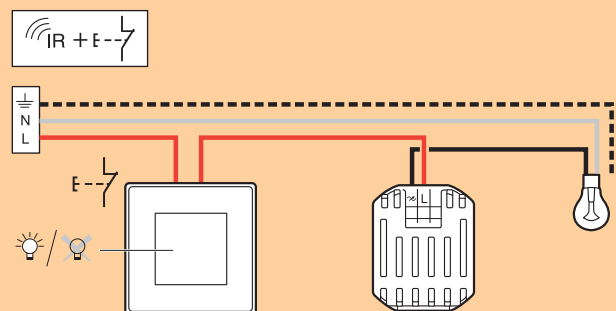

Automatic switch

Cat. no. 6730 32 - 6731 32

| Temperature 35° 0° 100 - 240 Vac 50Hz | Cable cross-section 1 x 2.5 mm ² 2 x 2.5 mm ² | Lighting options | | | |
|--|---|------------------|-------|-------------------|-----------------------|
| | | Incandescent | LED | LED + Transformer | LED + Transformer (*) |
| 240 Vac | Max. | 400 W | 400 W | 400 W | 400 W |
| | Min. | 40 W | 40 W | 40 W | 40 W |
| 100 Vac | Max. | 200 W | 200 W | 200 W | 200 W |
| | Min. | 40 W | 40 W | 40 W | 40 W |

(*) Use only transformers which are intended for use with an electronic switch.

Mounting with a switch

Mounting with offset push button

Mounting with a several combined switch

Arteor™

cover plates - square version