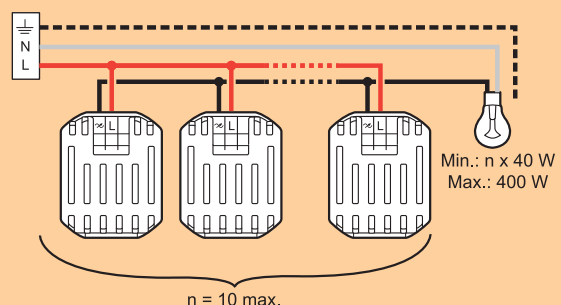

(*) Use only transformers which are intended for use with an electronic switch.

Mounting with a switch

Mounting with offset push button

Mounting with a several combined switch

Arteor™

cover plates - square version

| Modules | Plates + Support frames | COVER PLATES | | | | | | |
|---|-------------------------|--------------|-----------|----------|-----------|--------------|--------------|--|
| | | Neutral | | Tattoo | Mirror | | | |
| | | White | Pearl alu | Graphite | Edition 1 | Mirror white | Mirror black | |
| INDIAN STANDARD | | | | | | | | |
| 1 module | | 5757 00 | 5757 01 | 5757 02 | 5762 98 | 5757 04 | 5757 03 | |
| 2 modules | | 5757 10 | 5757 11 | 5757 12 | 5763 18 | 5757 14 | 5757 13 | |
| 3 modules | | 5757 20 | 5757 21 | 5757 22 | 5763 38 | 5757 24 | 5757 23 | |
| 3 modules for shaver sockets ⁽¹⁾ | | 5750 70 | 5750 71 | 5750 72 | 5761 68 | 5750 74 | 5750 73 | |
| 4 modules | | 5757 30 | 5757 31 | 5757 32 | 5763 58 | 5757 34 | 5757 33 | |
| 6 modules | | 5757 40 | 5757 41 | 5757 42 | 5763 88 | 5757 44 | 5757 43 | |
| 8 modules | | 5757 50 | 5757 51 | 5757 52 | 5764 08 | 5757 54 | 5757 53 | |
| 2 x 4 modules | | 5757 60 | 5757 61 | 5757 62 | - | 5757 64 | 5757 63 | |
| 2 x 6 modules | | 5757 70 | 5757 71 | 5757 72 | - | 5757 74 | 5757 73 | |
| 2 x 8 modules | | 5757 80 | 5757 81 | 5757 82 | - | - | - | |
| 3 x 6 modules | | 5757 90 | 5757 91 | 5757 92 | - | - | - | |
| 3 x 8 modules | | 5758 00 | 5758 01 | 5758 02 | - | - | - | |
| SPECIAL PLATES | | | | | | | | |
| Video internal display unit 2.5", BUS alarm module 3.5" touch screen ⁽¹⁾ | | - | - | - | - | 5764 94 | 5764 93 | |
| 10" multimedia touch screen ⁽¹⁾ | | - | - | - | - | 5765 04 | 5765 03 | |
| Central unit for: - temperature control - intruder alarm ⁽¹⁾ | | - | - | - | - | 5765 34 | 5765 33 | |