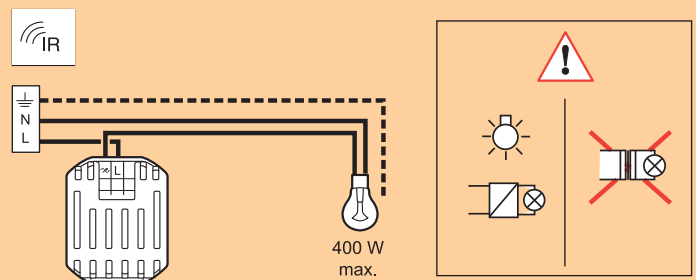

Automatic switch

Cat. no. 6730 32 - 6731 32

| Temperature 35° 0° 100 - 240 Vac 50Hz | Cable cross-section 1 x 2.5 mm ² 2 x 2.5 mm ² | Lighting options | | | |
|--|---|------------------|-------|-------------------|-----------------------|
| | | Incandescent | LED | LED + Transformer | LED + Transformer (*) |
| 240 Vac | Max. | 400 W | 400 W | 400 W | 400 W |
| | Min. | 40 W | 40 W | 40 W | 40 W |
| 100 Vac | Max. | 200 W | 200 W | 200 W | 200 W |
| | Min. | 40 W | 40 W | 40 W | 40 W |

(*) Use only transformers which are intended for use with an electronic switch.

Mounting with a switch

Mounting with offset push button

Mounting with a several combined switch

Arteor™

cover plates - square version