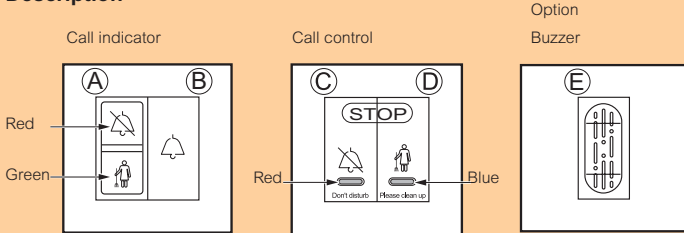

Myrius™ buzzer

Myrius™ infrared sensor - 300W

■ Technical data

Buzzer

Cat. no. 6730 38 / 39, 6731 39 / 40, 6730 34 / 6731 34

Description

Wiring

Operation

1- Instruction : «Do not disturb»

Bedroom

Corridor

2- Instruction : «Please clean up»

3- No call

Note : If both buttons are pressed simultaneously, priority is given to the «don't disturb» call

■ Technical data