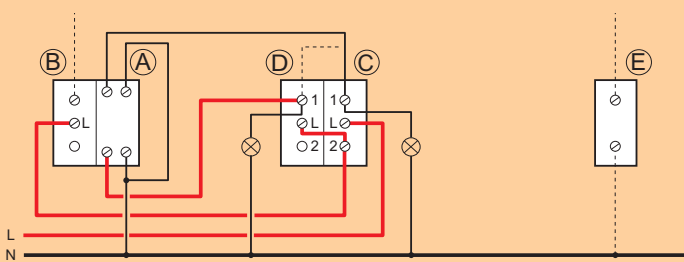

Myrius™ buzzer

Myrius™ infrared sensor - 300W

■ Technical data

Buzzer

Cat. no. 6730 38 / 39, 6731 39 / 40, 6730 34 / 6731 34

Description

Wiring

Operation

1- Instruction : «Do not disturb»

Bedroom

Corridor

2- Instruction : «Please clean up»

3- No call

Note : If both buttons are pressed simultaneously, priority is given to the «don't disturb» call

■ Technical data

Automatic switch

Cat. no. 6730 32 - 6731 32

| Temperature 35° 0° 100 - 240 Vac 50Hz | Cable cross-section 1 x 2.5 mm ² 2 x 2.5 mm ² | Lighting options | | | |
|--|---|------------------|-------|-------------------|-----------------------|
| | | Incandescent | LED | LED + Transformer | LED + Transformer (*) |
| 240 Vac | Max. | 400 W | 400 W | 400 W | 400 W |
| | Min. | 40 W | 40 W | 40 W | 40 W |
| 100 Vac | Max. | 200 W | 200 W | 200 W | 200 W |
| | Min. | 40 W | 40 W | 40 W | 40 W |