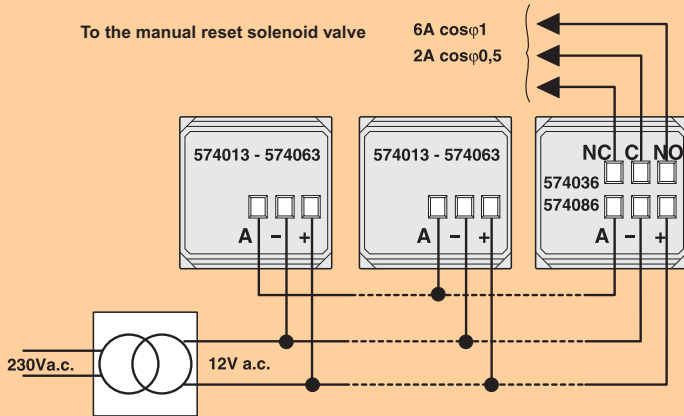

Arteor™
detectors

■ **Technical data**

Gas detectors for Methane gas

Cat. no. 5740 13 / 63

Installation distance

Typical diagram of Installation

! Good operation is only guaranteed with power supplies item 5740 35 - 5740 36

Arteor™
power units

■ **Technical data**

Power units

Cat. no. 5721 54 - 5726 54