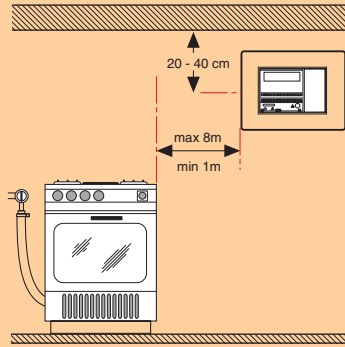

Arteor™
detectors

■ **Technical data**

Gas detectors for Methane gas

Cat. no. 5740 13 / 63

Installation distance

Typical diagram of Installation

! Good operation is only guaranteed with power supplies item 5740 35 - 5740 36