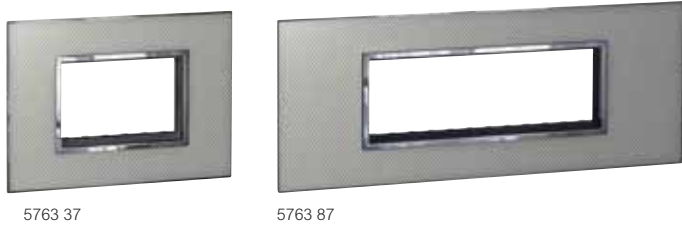

## Arteor™ cover plates - square version

## Arteor™ cover plates - round version

Cover plates selection chart (p. 262-265)

Cover plates selection chart (p. 262-265)

Pack	Cat.Nos	Signature	Dimensions in mm
1/5/30	5762 97	<b>Indian standard</b> Supplied with support frames 1 module	92 x 92
1/5/30	5763 17	2 modules	92 x 92
1/20	5763 37	3 modules	129 x 92
1/20	5763 57	4 modules	157 x 92
1/5	5763 87	6 modules	237.5 x 92
1/5	5764 07	8 modules	252.5 x 92
1/5	5761 67	3 modules for shaver socket	
1	5764 97	<b>Special plates</b> For video internal display unit 2.5", BUS alarm module and 3.5" touch screen	127 x 127
1	5765 07	For 10" multimedia touch screen	309 x 233
1	5765 27	For central unit for - intruder alarm - temperature control	165 x 176