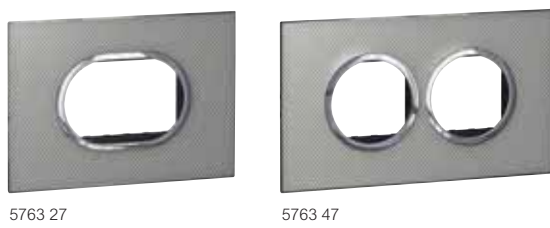

## Arteor™ cover plates - square version

## Arteor™ cover plates - round version

Cover plates selection chart (p. 262-265)

Cover plates selection chart (p. 262-265)

Pack	Cat.Nos	Signature	Dimensions in mm
1/5/30	5762 97	<b>Indian standard</b> Supplied with support frames 1 module	92 x 92
1/5/30	5763 17	2 modules	92 x 92
1/20	5763 37	3 modules	129 x 92
1/20	5763 57	4 modules	157 x 92
1/5	5763 87	6 modules	237.5 x 92
1/5	5764 07	8 modules	252.5 x 92
1/5	5761 67	3 modules for shaver socket	
1	5764 97	<b>Special plates</b> For video internal display unit 2.5", BUS alarm module and 3.5" touch screen	127 x 127
1	5765 07	For 10" multimedia touch screen	309 x 233
1	5765 27	For central unit for - intruder alarm - temperature control	165 x 176

Pack	Cat.Nos	Signature	Dimensions in mm
1/5/30	5763 07	<b>Indian standard</b> Supplied with support frames 2 modules	92 x 92
1/20	5763 27	3 modules	129 x 92
1/20	5763 47	4 modules	157 x 92
1/5	5763 67	6 modules	237.5 x 92
1/5	5763 97	8 modules	252.5 x 92