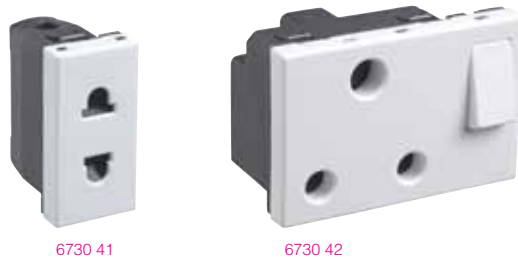

**NEW**

**Myrius™**  
switches and accessories - white

**Myrius™**  
energy sockets - white

Selection chart for boxes, mechanism and plates (p. 322)

Pack	Cat. nos.	Push buttons	
20/200	<b>6730 18</b>		6 A push button SP
20/200	<b>6730 19</b>		6 A push button SP with indicator
20/200	<b>6730 20</b>		6 A Bell push
20/200	<b>6730 21</b>		6 A Bell push with indicator
10/100	<b>6730 22</b>		6 A Bell push
10/100	<b>6730 23</b>		6 A Bell push with indicator

Pack	Cat. nos.	Accessories for switches with indicator	
5/50	<b>6732 44</b>		Lamp for switches / push buttons

Number of modules

1  
1  
1  
2  
2

Pack	Cat. nos.	Socket - 230 V~		Number of modules
Sockets ISI marked, as per latest IS1293:2005 Sockets delivered in unscrewed condition. Stripping template provided on sockets.				
20/200	<b>6730 41</b>		6/16 A 2 Pin Euro US socket	1
5/50	<b>6730 42</b>		16 A 3 Pin switched socket	3
10/100	<b>6730 43</b>		Multistandard Socket	2
20/200	<b>6730 44</b>		6 A 5 Pin Universal Socket	2
5/50	<b>6730 83</b>		6/16 A Socket	3
10/100	<b>6730 45</b>		6/16 A Socket	2
10/100	<b>6730 46</b>		6/16 A - Euro Socket	2
10/100	<b>6730 47</b>		25 A Socket	2