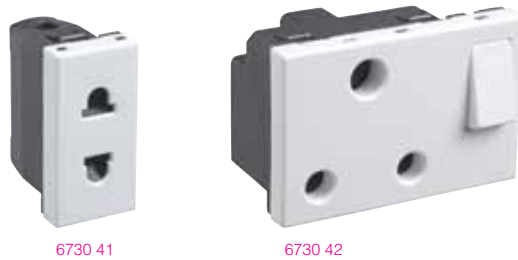

**NEW**

**Myrius™**  
switches and accessories - white

**Myrius™**  
energy sockets - white

Selection chart for boxes, mechanism and plates (p. 322)

Pack	Cat. nos.	Push buttons	
20/200	<b>6730 18</b>		6 A push button SP
20/200	<b>6730 19</b>		6 A push button SP with indicator
20/200	<b>6730 20</b>		6 A Bell push
20/200	<b>6730 21</b>		6 A Bell push with indicator
10/100	<b>6730 22</b>		6 A Bell push
10/100	<b>6730 23</b>		6 A Bell push with indicator

Pack	Cat. nos.	Accessories for switches with indicator	
5/50	<b>6732 44</b>		Lamp for switches / push buttons

Pack	Cat. nos.	Socket - 230 V~	
Sockets ISI marked, as per latest IS1293:2005 Sockets delivered in unscrewed condition. Stripping template provided on sockets.			
20/200	<b>6730 41</b>		6/16 A 2 Pin Euro US socket
5/50	<b>6730 42</b>		16 A 3 Pin switched socket
10/100	<b>6730 43</b>		Multistandard Socket
20/200	<b>6730 44</b>		6 A 5 Pin Universal Socket
5/50	<b>6730 83</b>		6/16 A Socket
10/100	<b>6730 45</b>		6/16 A Socket
10/100	<b>6730 46</b>		6/16 A - Euro Socket
10/100	<b>6730 47</b>		25 A Socket