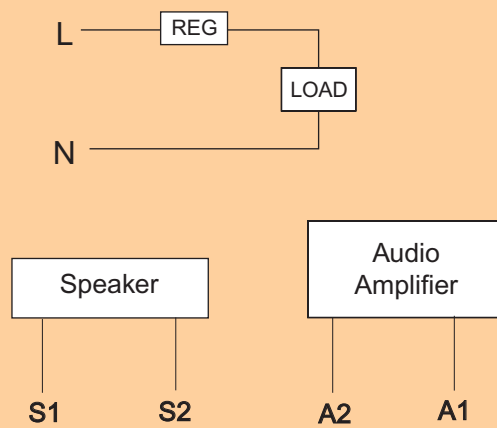

Number of modules	Pack	Cat. nos.	Sensor
2	1/10	6730 32	Infra red sensor - 300W

Number of modules	Pack	Cat. nos.	Remote unit
4	1/5/20	6730 73	Remote control switch Controls 4 lights and 1 fan of a room Regulates the fan with 10 speed levels. Inbuilt night lamp on product panel with manual operation option for all functions.

Myrius™
emergency light

■ Technical data

Emergency lights

Cat. no. 0785 12

Connection

Myrius™
bell indicator

■ Technical data

Bell indicator

Cat. no. 6730 33 / 6731 33

	1,5 mm ² 11 mm max.	IP 20	2 Lumen
			1 hr

Volume controller

Cat. no. 6730 63 / 6731 63

Bell call indicator

Cat. no. 6730 33 / 6731 33