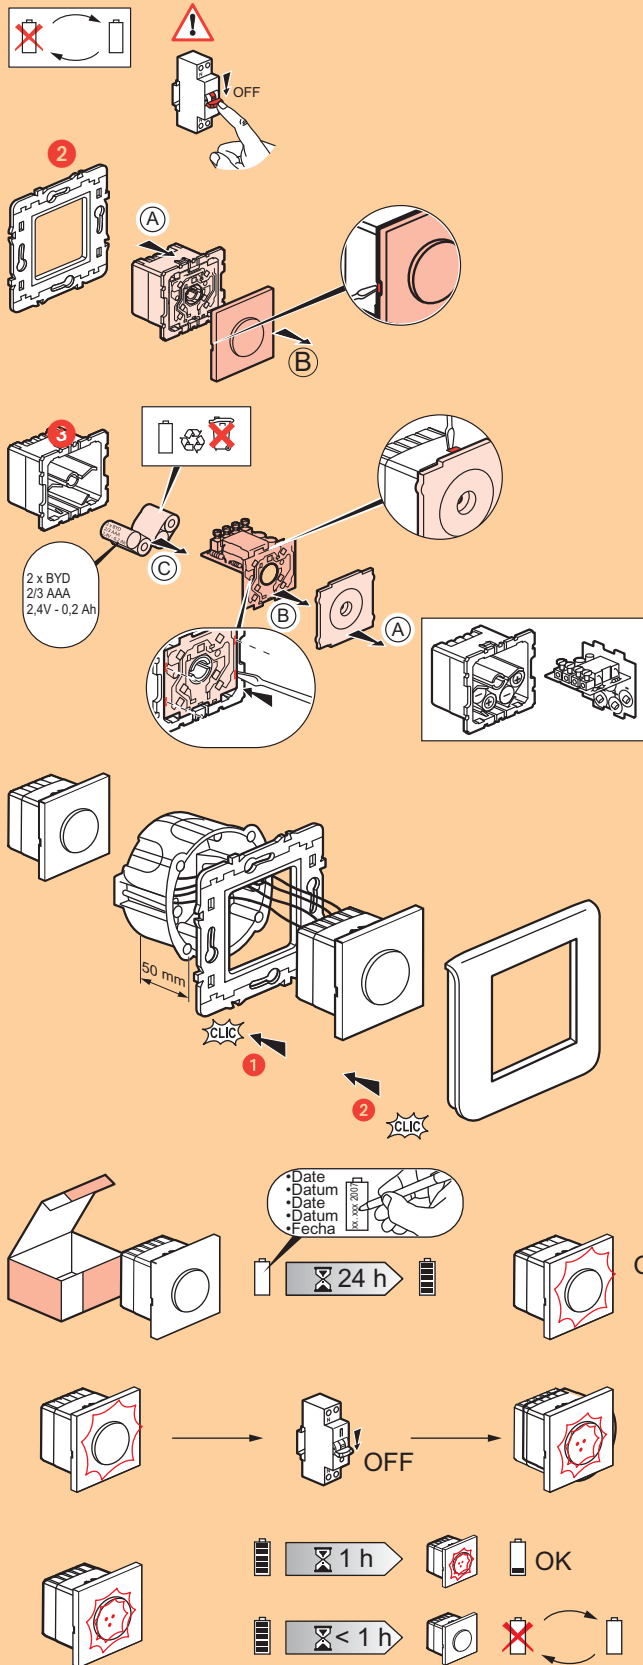

Pack	Cat. nos.	Indicators
1/1	0785 73	Triangular bulkhead - Blue
1/1	0785 71	Triangular bulkhead - Colourless
1/1	0785 72	Triangular bulkhead - Green
1/1	0785 70	Triangular bulkhead - Red

Technical data (p. 325-326)

Number of modules	Pack	Cat. nos.	Sensor
2	1/10	6730 32	Infra red sensor - 300W

Number of modules	Pack	Cat. nos.	Remote unit
4	1/5/20	6730 73	Remote control switch Controls 4 lights and 1 fan of a room Regulates the fan with 10 speed levels. Inbuilt night lamp on product panel with manual operation option for all functions.

Myrius™
emergency light

■ Technical data

Emergency lights

Cat. no. 0785 12

Connection

Myrius™
bell indicator

■ Technical data

Bell indicator

Cat. no. 6730 33 / 6731 33

	1,5 mm ² 11 mm max.	IP 20	2 Lumen
			1 hr

Volume controller

Cat. no. 6730 63 / 6731 63

Bell call indicator

Cat. no. 6730 33 / 6731 33