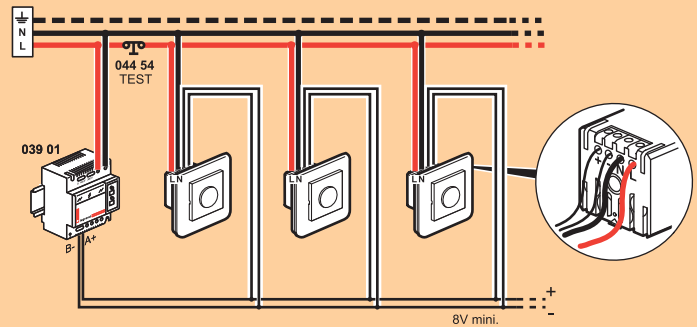

Number of modules	Pack	Cat. nos.	Sensor
2	1/10	6730 32	Infra red sensor - 300W

Number of modules	Pack	Cat. nos.	Remote unit
4	1/5/20	6730 73	Remote control switch Controls 4 lights and 1 fan of a room Regulates the fan with 10 speed levels. Inbuilt night lamp on product panel with manual operation option for all functions.

Myrius™
emergency light

■ Technical data

Emergency lights

Cat. no. 0785 12

Connection

Myrius™
bell indicator

■ Technical data

Bell indicator

Cat. no. 6730 33 / 6731 33

	1,5 mm ² 11 mm max.	IP 20	2 Lumen
			1 hr

Volume controller

Cat. no. 6730 63 / 6731 63

Bell call indicator

Cat. no. 6730 33 / 6731 33