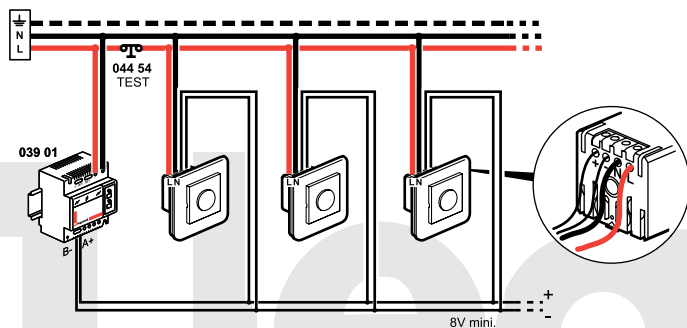

■ Technical data

	1,5 mm ² 11 mm max.	IP 20	2 Lumen
			1 hr

Volume controller

Cat.Nos 6730 33/6731 33

Bell call indicator

Cat.Nos 6730 33/6731 33

NEW

Myrius™
emergency light & indicators - white

Number of modules	Pack	Cat. nos.	Sensor
2	1/10	6730 32	Infra red sensor - 300W

Number of modules	Pack	Cat. nos.	Remote unit
4	1/5/20	6730 73	Remote control switch Controls 4 lights and 1 fan of a room Regulates the fan with 10 speed levels. Inbuilt night lamp on product panel with manual operation option for all functions.