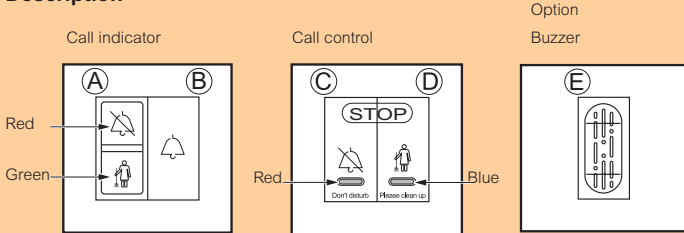

Number of modules	Pack	Cat. nos.	Remote unit	Number of modules
4	1/5/20	6730 73	Remote control switch Controls 4 lights and 1 fan of a room Regulates the fan with 10 speed levels. Inbuilt night lamp on product panel with manual operation option for all functions.	4

Myrius™ buzzer

Myrius™ infrared sensor - 300W

■ Technical data

Buzzer

Cat. no. 6730 38 / 39, 6731 39 / 40, 6730 34 / 6731 34

Description

Wiring

Operation

1- Instruction : «Do not disturb»

Bedroom

Corridor

2- Instruction : «Please clean up»

3- No call

Note : If both buttons are pressed simultaneously, priority is given to the «don't disturb» call

■ Technical data