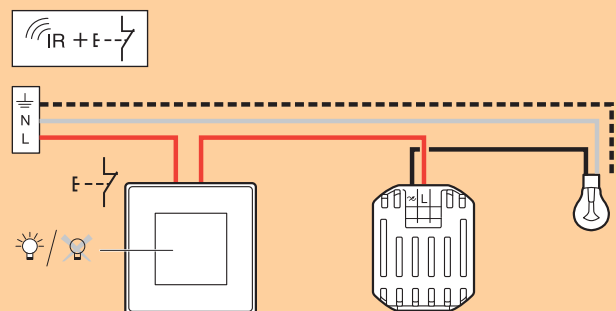

Mounting with offset push button