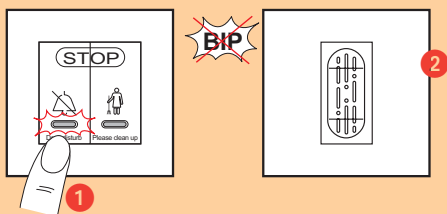

Operation

1- Instruction : «Do not disturb»

Bedroom