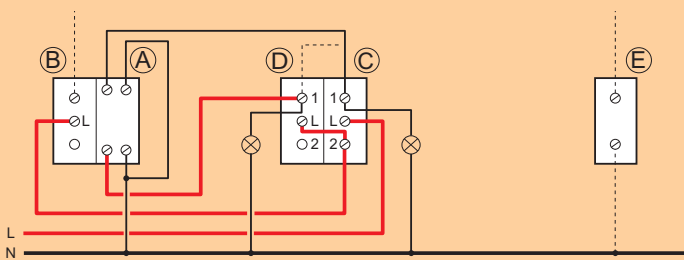

Myrius™ buzzer

Myrius™ infrared sensor - 300W

■ Technical data

Buzzer

Cat. no. 6730 38 / 39, 6731 39 / 40, 6730 34 / 6731 34

Description

Wiring

Operation

1- Instruction : «Do not disturb»

Bedroom

Corridor

2- Instruction : «Please clean up»

3- No call

Note : If both buttons are pressed simultaneously, priority is given to the «don't disturb» call

■ Technical data

Automatic switch

Cat. no. 6730 32 - 6731 32

Temperature 35° 0° 100 - 240 Vac 50Hz	Cable cross-section 1 x 2.5 mm² 2 x 2.5 mm²	Lighting options			
		Incandescent	LED	LED + Transformer	LED + Transformer (*)
240 Vac	Max.	400 W	400 W	400 W	400 W
	Min.	40 W	40 W	40 W	40 W
100 Vac	Max.	200 W	200 W	200 W	200 W
	Min.	40 W	40 W	40 W	40 W

(*) Use only transformers which are intended for use with an electronic switch.

Mounting with a switch

Mounting with offset push button

Mounting with a several combined switch