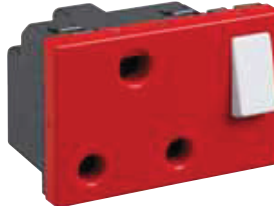

NEW

Myrius™
energy sockets - black

Myrius™
energy sockets - red

6731 41

6731 42

6730 48

6731 44

6731 45

Pack	Cat. nos.	Socket
		Sockets ISI marked, as per latest IS1293:2005 Sockets delivered in unscrewed condition. Stripping template provided on sockets.
20/200	6731 41	 6/16 A 2 pin Euro US socket
5/50	6731 42	 16 A 3 pin Switched socket
10/100	6731 43	 Multistandard socket
20/200	6731 44	 6 A 5 Pin with Universal socket
5/50	6731 83	 6/16 A Socket
10/100	6731 45	 6/16 A Socket
10/100	6731 46	 6/16A - Euro Socket
10/100	6731 47	 25 A Socket