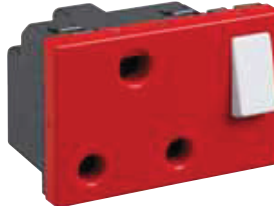

NEW

Myrius™
energy sockets - black

Myrius™
energy sockets - red

6731 41

6731 42

6730 48

6731 44

6731 45

Pack	Cat. nos.	Socket
		Sockets ISI marked, as per latest IS1293:2005 Sockets delivered in unscrewed condition. Stripping template provided on sockets.
20/200	6731 41	6/16 A 2 pin Euro US socket
5/50	6731 42	16 A 3 pin Switched socket
10/100	6731 43	Multistandard socket
20/200	6731 44	6 A 5 Pin with Universal socket
5/50	6731 83	6/16 A Socket
10/100	6731 45	6/16 A Socket
10/100	6731 46	6/16A - Euro Socket
10/100	6731 47	25 A Socket