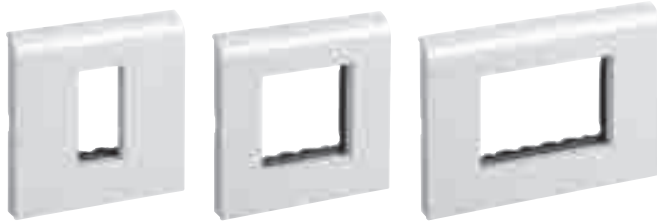

Myrius™ plastic plates - white

Myrius™ plastic plates - black

6732 01

6732 02

6732 03

6732 21

6732 22

6732 04

6732 14

6732 23

6732 24

Cover plates selection chart (p. 360)

Cover plates selection chart (p. 360)

Pack	Cat.Nos	White plates with frame	Dimensions (mm) H x W
		Superior finish, screwless curved look. Supported by metal frame behind for solid strength. Possible to adjust in horizontal or vertical direction, when flush box is tilted. Supplied with 30 mm long screws for perfect fixing if wall box is overflushed	
20/200	6732 01	1 module	86 x 86
20/200	6732 02	2 modules	86 x 86
10/100	6732 03	3 modules	86 x 121
10/100	6732 04	4 modules	86 x 146
5/50	6732 06	6 modules	86 x 224
5/50	6732 08	8 modules (Horizontal)	86 x 245
5/25	6732 09	8 modules (4 x 2)	172 x 146
1/10	6732 12	12 modules	172 x 224
1/10	6732 16	16 modules	172 x 227
1/10	6732 18	18 modules	240 x 224

Pack	Cat.Nos	Black plates with frame	Dimensions (mm) H x W
		Superior finish, screwless curved look. Supported by metal frame behind for solid strength. Possible to adjust in horizontal or vertical direction, when flush box is tilted. Supplied with 30 mm long screws for perfect fixing if wall box is overflushed	
20/200	6732 21	1 module	86 x 86
20/200	6732 22	2 modules	86 x 86
10/100	6732 23	3 modules	86 x 121
10/100	6732 24	4 modules	86 x 146
5/50	6732 26	6 modules	86 x 224
5/50	6732 28	8 modules (Horizontal)	86 x 245
5/25	6732 29	8 modules (4 x 2)	172 x 146
1/10	6732 32	12 modules	172 x 224
1/10	6732 36	16 modules	172 x 227
1/10	6732 38	18 modules	240 x 224