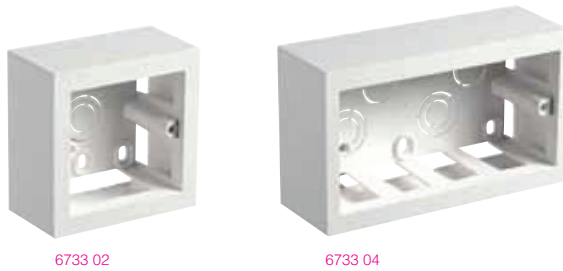

Myrius™ flush mounting boxes

NEW

Myrius™ surface mounting boxes

Selection chart for boxes, mechanism and plates (p. 322)

Selection chart for boxes, mechanism and plates (p. 322)

Pack	Cat. nos.	Flush mounting boxes	Dimensions (mm) H x W x D
40	6890 07	1/2 modules	76.5 x 76.5 x 51.0
40	6890 08	3 modules	76.5 x 99.7 x 51.0
40	6890 09	4 modules	76.5 x 136.8 x 51.0
40	6890 10	6 modules	76.5 x 214.2 x 51.0
40	6890 42	8 modules (specific)	76.5 x 214.2 x 51.0
20	6890 31	8 modules (2 row x 4)	136.8 x 136.6 x 61
10	6890 11	12 (2 row x 6) modules 16 (2 row x 8) modules Metal box	145.3 x 215 x 61.2
10	6890 12	18 modules (3 row x 6) Metal box	213.3 x 215 x 61.2

Pack	Cat. nos.	Surface mounting boxes	Dimensions (mm) H x W x D
10/50	6733 02	1 module	86 x 86 x 45
5/35	6733 03	1+2 modules	86 x 121 x 45
5/25	6733 04	1+1+2 modules	86 x 146 x 45
1/10	6733 06	6x1 modules	86 x 224 x 45
1/5	6733 08	8x1 modules	86 x 245.2 x 45
1/5	6733 05	8 (2 row x 4) modules	172 x 146 x 45
1/6	6890 21	Metal Surface box 12 (2 row x 6) modules 16 (2 row x 8) modules	172 x 224 x 50
1/4	6890 22	Metal Surface box 18 (3 row x 6) modules	240 x 224 x 50