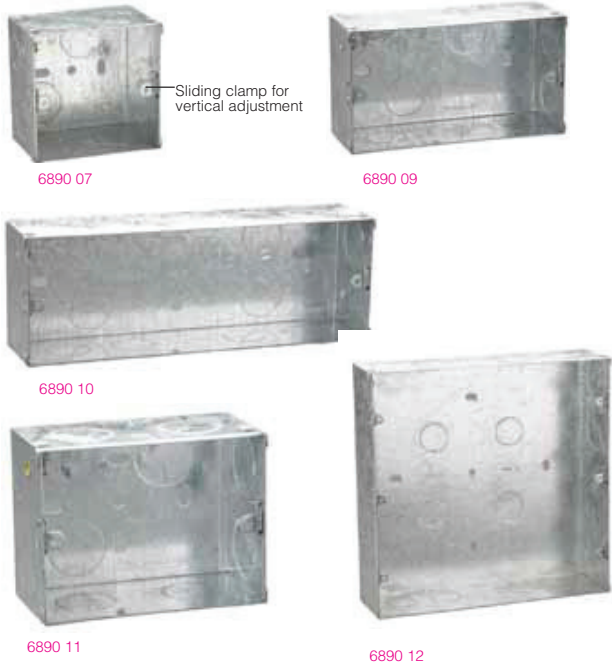

Myrius™ flush mounting boxes

NEW

Myrius™ surface mounting boxes

Selection chart for boxes, mechanism and plates (p. 322)

Selection chart for boxes, mechanism and plates (p. 322)

Pack	Cat. nos.	Flush mounting boxes	Dimensions (mm) H x W x D
40	6890 07	1/2 modules	76.5 x 76.5 x 51.0
40	6890 08	3 modules	76.5 x 99.7 x 51.0
40	6890 09	4 modules	76.5 x 136.8 x 51.0
40	6890 10	6 modules	76.5 x 214.2 x 51.0
40	6890 42	8 modules (specific)	76.5 x 214.2 x 51.0
20	6890 31	8 modules (2 row x 4)	136.8 x 136.6 x 61
10	6890 11	12 (2 row x 6) modules 16 (2 row x 8) modules Metal box	145.3 x 215 x 61.2
10	6890 12	18 modules (3 row x 6) Metal box	213.3 x 215 x 61.2

Pack	Cat. nos.	Surface mounting boxes	Dimensions (mm) H x W x D
10/50	6733 02	1 module	86 x 86 x 45
5/35	6733 03	1+2 modules	86 x 121 x 45
5/25	6733 04	1+1+2 modules	86 x 146 x 45
1/10	6733 06	6x1 modules	86 x 224 x 45
1/5	6733 08	8x1 modules	86 x 245.2 x 45
1/5	6733 05	8 (2 row x 4) modules	172 x 146 x 45
1/6	6890 21	Metal Surface box 12 (2 row x 6) modules 16 (2 row x 8) modules	172 x 224 x 50
1/4	6890 22	Metal Surface box 18 (3 row x 6) modules	240 x 224 x 50