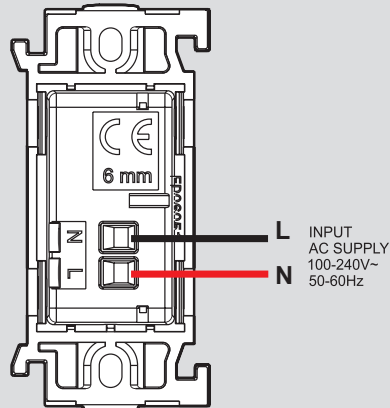

Wiring diagram

Mylinc™

socket and accessories

Technical data

USB chargers 1 M

(IS13252(Part 1)/IEC 60950-1)

Cat.Nos 6759 71 / 6763 43

Wiring diagram

USB chargers 2 M

(IS13252(Part 1)/IEC 60950-1)

Cat.No 6759 72 / 6763 44

Wiring diagram

Mylic™ mechanisms

energy sockets - power unit

6755 50

6755 55

6759 65

6755 58

6759 74

Conforming to IS 1293 : 1988
Shuttered for Child Safety
Shutter opens only with phase and neutral
insertion simultaneously.

Pack	Cat.Nos	Energy sockets	Number of modules	MRP*
10/100	6755 50	6 A - 2/3 pin combined	2	180
10/100	6755 55	6/16 A - 3 pin combined	2	288
10/100	6755 51	6 A - 3 pin	2	190
10/100	6755 52	Universal socket 6 A - 2/3 pin combined	2	222
20/200	6755 53	Euro-US-socket 6/16 A - 2 pin	1	278
10/100	6755 54	6/10/13 A - multistandard socket	2	290
5/25	6755 58	Power unit for 2 ton A.C and 3.5 KW geyser	4	1076
1/10/100	N 6759 65*	Motor starter 16 A	2	500
1/10/100	N 6759 74*	Modular SP MCB 16 A	1	326