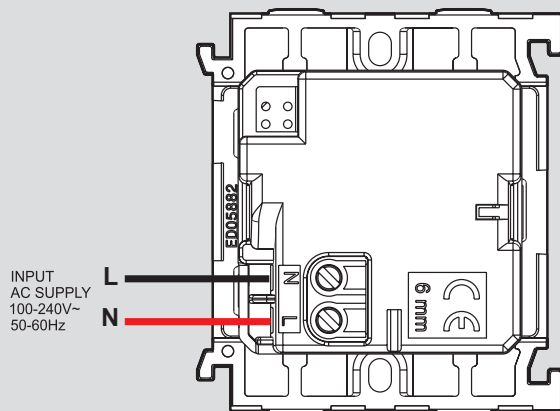

Wiring diagram

Mylinc™

socket and accessories

Technical data

USB chargers 1 M

(IS13252(Part 1)/IEC 60950-1)

Cat.Nos 6759 71 / 6763 43

Wiring diagram

USB chargers 2 M

(IS13252(Part 1)/IEC 60950-1)

Cat.No 6759 72 / 6763 44

Wiring diagram

Mylic™ mechanisms

energy sockets - power unit

6755 50

6755 55

6759 65

6755 58

6759 74

Conforming to IS 1293 : 1988
Shuttered for Child Safety
Shutter opens only with phase and neutral
insertion simultaneously.

Pack	Cat.Nos	Energy sockets	Number of modules	MRP*
10/100	6755 50	6 A - 2/3 pin combined	2	180
10/100	6755 55	6/16 A - 3 pin combined	2	288
10/100	6755 51	6 A - 3 pin	2	190
10/100	6755 52	Universal socket 6 A - 2/3 pin combined	2	222
20/200	6755 53	Euro-US-socket 6/16 A - 2 pin	1	278
10/100	6755 54	6/10/13 A - multistandard socket	2	290
5/25	6755 58	Power unit for 2 ton A.C and 3.5 KW geyser	4	1076
1/10/100	N 6759 65*	Motor starter 16 A	2	500
1/10/100	N 6759 74*	Modular SP MCB 16 A	1	326