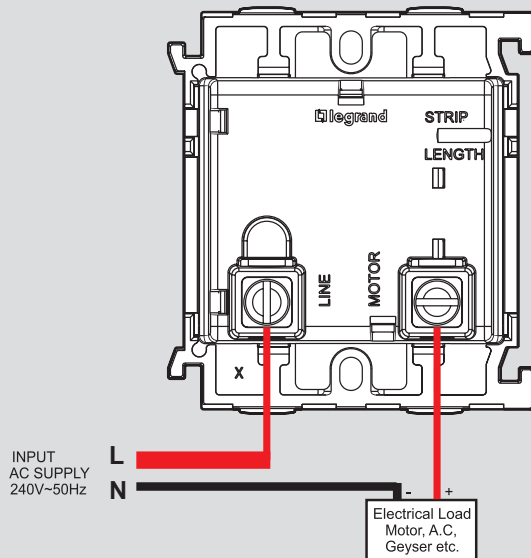

Wiring diagram