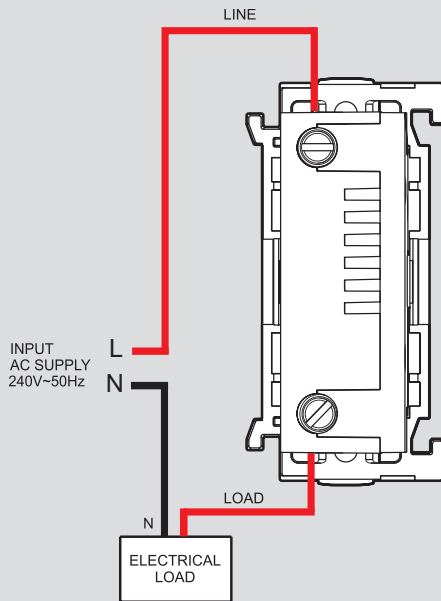

Mylinc™

power unit

Technical data

Modular MCB 1 M

Cat.Nos 6759 74 / 6763 46

Wiring diagram