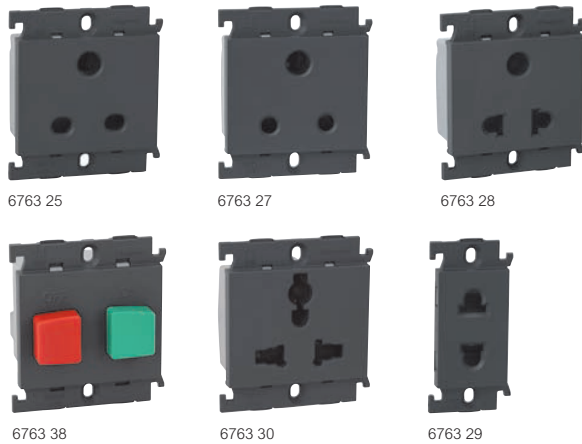

Mylic™ mechanisms

energy sockets - power unit

Mylic™ mechanisms matt grey

low voltage / TV / RJ 11 telephone socket and accessories

Conforming to IS 1293 : 1988
Shuttered for Child Safety
Shutter opens only with phase and neutral
insertion simultaneously.

Pack	Cat.Nos	Energy sockets	Number of modules	MRP*
10/100	6763 25	6 A - 2/3 pin combined	2	198
10/100	6763 05	6/16 A - 3 pin combined	2	316
10/100	6763 27	6 A - 3 pin	2	210
10/100	6763 28	Universal socket 6 A - 2/3 pin combined	2	244
20/200	6763 29	Euro-US-socket 6/16 A	1	306
10/100	6763 30	6/10/13 A - multistandard socket	2	320
5/25	6763 31	Power unit for 2 ton A.C and 3.5 KW geyser	4	1184
1/10/100	6763 38*	Motor starter 16 A	2	550
1/10/100	6763 46*	Modular SP MCB 16 A	1	358

* to be shortly introduced
*MRP - Maximum Retail Price Inclusive of all taxes.
N = New

Pack	Cat.Nos	Sockets	Number of modules	MRP*
		Compatible with reception of antenna, satellite and cable network signals. Ø 9.5 mm connector TV female for co-axial cable		
20/200	6763 32	TV socket	1	176
20/200	6763 33	RJ 11 telephone socket	1	168
20/200	6763 34	Double RJ 11 telephone socket	1	280
20/200	6763 39*	RJ 45 socket cat 5e with shutter	1	438
20/200	6763 40*	RJ 45 socket cat 6 with shutter	1	610
10/100	6763 43	USB charger	1	782
10/100	6763 44	Double USB charger	2	1238
20/200	6763 48	Cable outlet	1	158
20/200	6763 49	Blanking Plate 0.8 mm	1	40