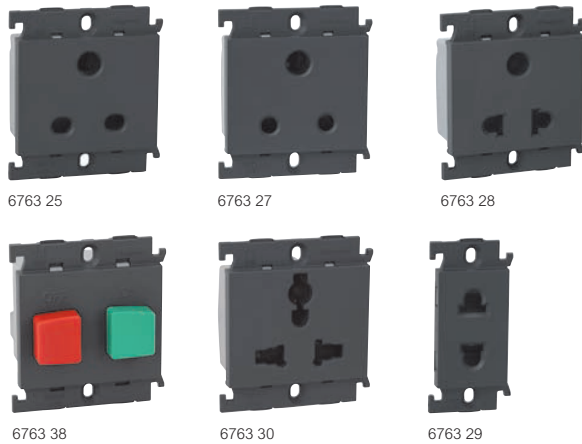

Mylic™ mechanisms

energy sockets - power unit

Mylic™ mechanisms matt grey

low voltage / TV / RJ 11 telephone socket and accessories

Conforming to IS 1293 : 1988
Shuttered for Child Safety
Shutter opens only with phase and neutral
insertion simultaneously.

| Pack | Cat.Nos | Energy sockets | Number of modules | MRP* |
|----------|-----------------|---|-------------------|------|
| 10/100 | 6763 25 | 6 A - 2/3 pin combined | 2 | 198 |
| 10/100 | 6763 05 | 6/16 A - 3 pin combined | 2 | 316 |
| 10/100 | 6763 27 | 6 A - 3 pin | 2 | 210 |
| 10/100 | 6763 28 | Universal socket 6 A - 2/3 pin combined | 2 | 244 |
| 20/200 | 6763 29 | Euro-US-socket 6/16 A | 1 | 306 |
| 10/100 | 6763 30 | 6/10/13 A - multistandard socket | 2 | 320 |
| 5/25 | 6763 31 | Power unit for 2 ton A.C and 3.5 KW geyser | 4 | 1184 |
| 1/10/100 | 6763 38* | Motor starter 16 A | 2 | 550 |
| 1/10/100 | 6763 46* | Modular SP MCB 16 A | 1 | 358 |

* to be shortly introduced
*MRP - Maximum Retail Price Inclusive of all taxes.
N = New

| Pack | Cat.Nos | Sockets | Number of modules | MRP* |
|--------|-----------------|-------------------------------------|-------------------|------|
| 20/200 | 6763 32 | TV socket | 1 | 176 |
| 20/200 | 6763 33 | RJ 11 telephone socket | 1 | 168 |
| 20/200 | 6763 34 | Double RJ 11 telephone socket | 1 | 280 |
| 20/200 | 6763 39* | RJ 45 socket cat 5e with shutter | 1 | 438 |
| 20/200 | 6763 40* | RJ 45 socket cat 6 with shutter | 1 | 610 |
| 10/100 | 6763 43 | USB charger | 1 | 782 |
| 10/100 | 6763 44 | Double USB charger | 2 | 1238 |
| 20/200 | 6763 48 | Cable outlet | 1 | 158 |
| 20/200 | 6763 49 | Blanking Plate 0.8 mm | 1 | 40 |