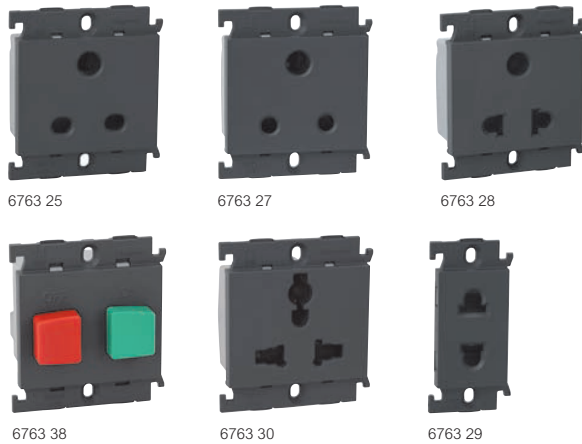

Mylic™ mechanisms

energy sockets - power unit

Mylic™ mechanisms matt grey

low voltage / TV / RJ 11 telephone socket and accessories

Conforming to IS 1293 : 1988
Shuttered for Child Safety
Shutter opens only with phase and neutral
insertion simultaneously.

Pack	Cat.Nos	Energy sockets	Number of modules	MRP*
10/100	6763 25	6 A - 2/3 pin combined	2	198
10/100	6763 05	6/16 A - 3 pin combined	2	316
10/100	6763 27	6 A - 3 pin	2	210
10/100	6763 28	Universal socket 6 A - 2/3 pin combined	2	244
20/200	6763 29	Euro-US-socket 6/16 A	1	306
10/100	6763 30	6/10/13 A - multistandard socket	2	320
5/25	6763 31	Power unit for 2 ton A.C and 3.5 KW geyser	4	1184
1/10/100	6763 38*	Motor starter 16 A	2	550
1/10/100	6763 46*	Modular SP MCB 16 A	1	358

* to be shortly introduced
*MRP - Maximum Retail Price Inclusive of all taxes.
N = New

Pack	Cat.Nos	Sockets	Number of modules	MRP*
20/200	6763 32	TV socket	1	176
20/200	6763 33	RJ 11 telephone socket	1	168
20/200	6763 34	Double RJ 11 telephone socket	1	280
20/200	6763 39*	RJ 45 socket cat 5e with shutter	1	438
20/200	6763 40*	RJ 45 socket cat 6 with shutter	1	610
10/100	6763 43	USB charger	1	782
10/100	6763 44	Double USB charger	2	1238
20/200	6763 48	Cable outlet	1	158
20/200	6763 49	Blanking Plate 0.8 mm	1	40