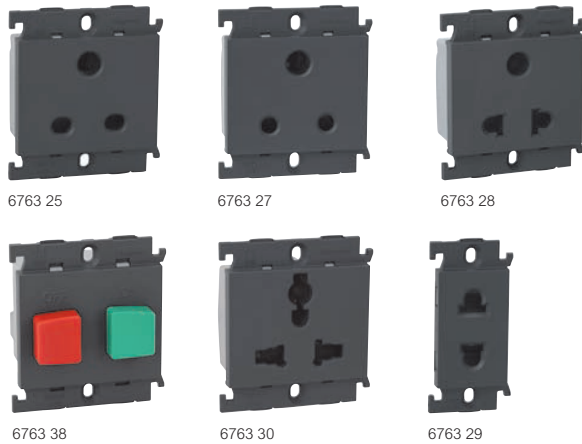

# Mylic™ mechanisms

energy sockets - power unit

# Mylic™ mechanisms matt grey

low voltage / TV / RJ 11 telephone socket and accessories

Conforming to IS 1293 : 1988  
Shuttered for Child Safety  
Shutter opens only with phase and neutral  
insertion simultaneously.

Pack	Cat.Nos	Energy sockets	Number of modules	MRP*
10/100	6763 25	6 A - 2/3 pin combined	2	198
10/100	6763 05	6/16 A - 3 pin combined	2	316
10/100	6763 27	6 A - 3 pin	2	210
10/100	6763 28	Universal socket 6 A - 2/3 pin combined	2	244
20/200	6763 29	Euro-US-socket 6/16 A	1	306
10/100	6763 30	6/10/13 A - multistandard socket	2	320
5/25	6763 31	Power unit for 2 ton A.C and 3.5 KW geyser	4	1184
1/10/100	6763 38*	Motor starter 16 A	2	550
1/10/100	6763 46*	Modular SP MCB 16 A	1	358

\* to be shortly introduced  
\*MRP - Maximum Retail Price Inclusive of all taxes.  
N = New

Pack	Cat.Nos	Sockets	Number of modules	MRP*
		Compatible with reception of antenna, satellite and cable network signals. Ø 9.5 mm connector TV female for co-axial cable		
20/200	6763 32	TV socket	1	176
20/200	6763 33	RJ 11 telephone socket	1	168
20/200	6763 34	Double RJ 11 telephone socket	1	280
20/200	6763 39*	RJ 45 socket cat 5e with shutter	1	438
20/200	6763 40*	RJ 45 socket cat 6 with shutter	1	610
10/100	6763 43	USB charger	1	782
10/100	6763 44	Double USB charger	2	1238
20/200	6763 48	Cable outlet	1	158
20/200	6763 49	Blanking Plate 0.8 mm	1	40