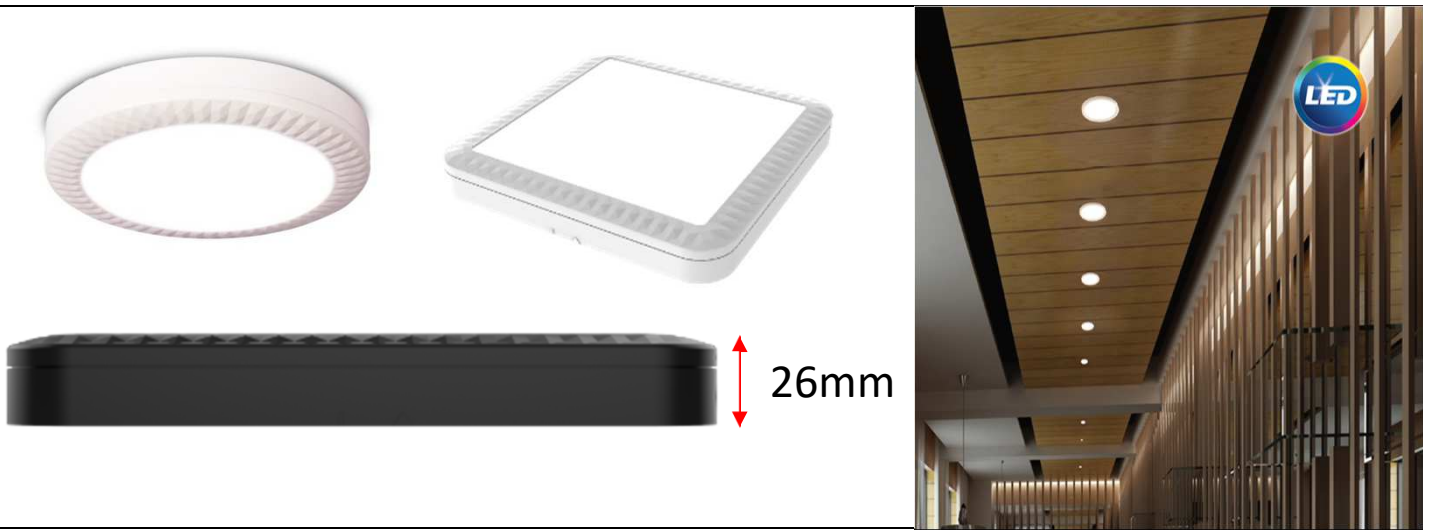

Sleek Surface

Sleek Surface

A downlight which can be installed on true ceiling but gives similar/ better aesthetic than a recessed downlight

Features

- Slim profile downlight having sophisticated look, available in round and square shape to suit multipurpose applications
- Black and White color options to choose from
- Circular and Square form factor in 180mm and 220mm
- Family lumen package ranges from 700 -2000 lumens
- High luminous efficacy; greater than 100lm/W
- Highly reliable & Longer life – 30,000 burning hrs. @ L70

Applications

- Small Shops
- Reception Areas
- Corridors
- Government Buildings

Product Specifications

Form Factor	Circular				Square			
Product Family Code	SM250C LED 7S	SM250C LED12S	SM251C LED15S	SM251C LED20S	SM260C LED 7S	SM260C LED12S	SM261C LED15S	SM261C LED20S
Lumen Pack	750	1200	1600	2000	750	1200	1600	2000
Wattage	6W	12W	15W	18W	6W	12W	15W	18W
CCT	3000K/ 4000K/6500K							
CRI	>80							
Dimensions (mm)	Ø180mm X 26		Ø220mm X 26		180x180 x 26		220 x220x26	
Material	Polycarbonate							
Optics	Diffused							
Operating Voltage	140V - 270V 50 HZ (Performance declared at 240V / 50Hz)							
Optics	Diffused							
Installation	Surface Mounted (RCC / Plaster)							
Color	White / Black* in Q4 2017							