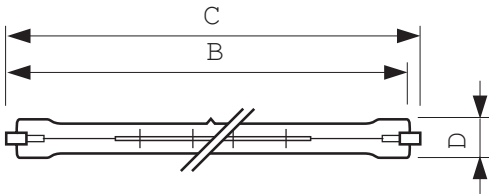

Energy Efficiency Label (EEL)	E
-------------------------------	---

• Product Dimensions

Overall Length C	114.2 (max) mm
------------------	----------------

Diameter D	12.75 (max) mm
------------	----------------

• Product Data

Order code	923880045799
Full product code	923880045799
Full product name	PLUSLine Pro Small 1000W 240-250V CL 1SL
Order product name	PLUS PRO S 1000W 240-250V CL 1SL
Pieces per pack	1
Packing configuration	4X50CT
Packs per outerbox	200
Bar code on pack - EAN1	8901437003379
Bar code on intermediate packing - EAN2	8727900076240
Bar code on outerbox - EAN3	8727900076714
Logistic code(s) - 12NC	923880045799
Net weight per piece	0.014 kg

PHILIPS

Dimensional drawing

PLUSLine Pro Small 1000W 240-250V CL 1SL

Product	C (Max)	D (Max)
Linear 1000W R7s 240-250V CL U	114.2	12.75

R7s

© 2013 Koninklijke Philips N.V. (Royal Philips)
All rights reserved.