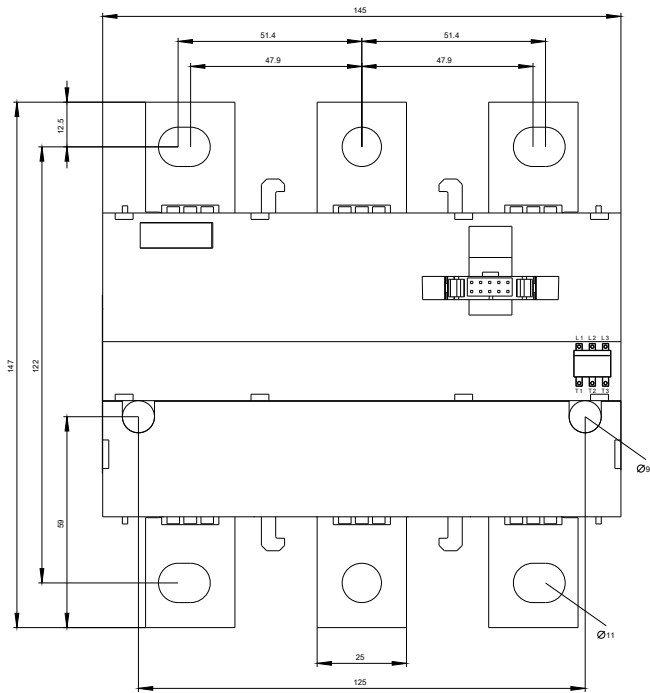

last modified:

07/20/2018