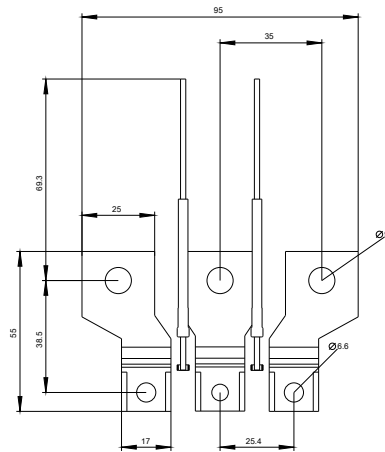

FRONT BUS CONNECTORS OFFSET 3 PCS ACCESSORY FOR:
3VA1 100/160

last modified:

01/17/2017