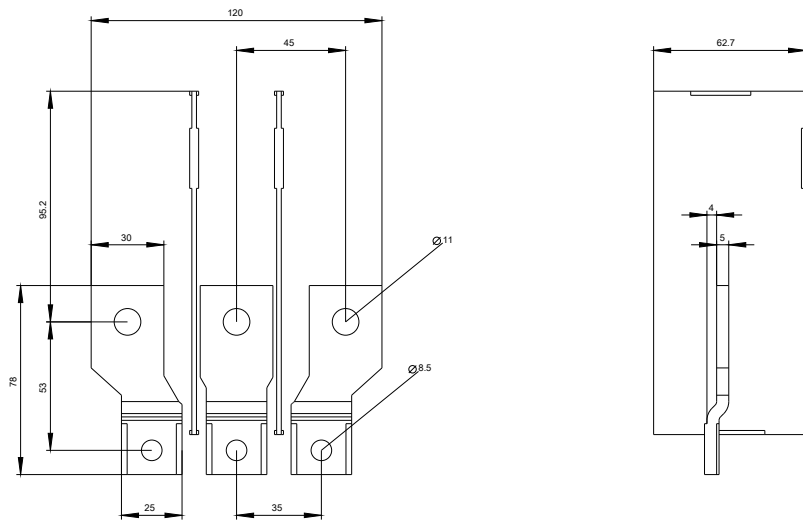

FRONT BUS CONNECTORS OFFSET 3 PCS ACCESSORY FOR:  
3VA1 250

**last modified:**

01/17/2017