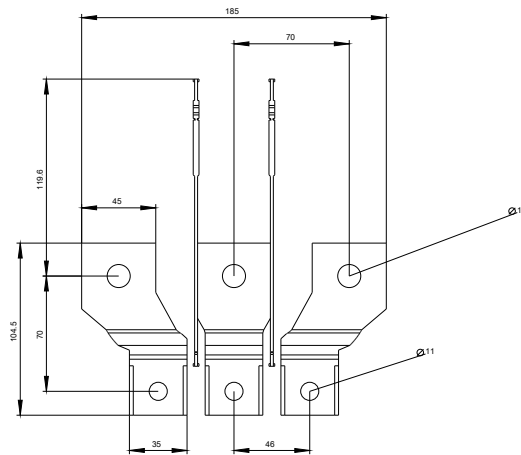

FRONT BUS CONNECTORS OFFSET 3 PCS ACCESSORY FOR:
3VA2 400/630

last modified:

01/12/2017