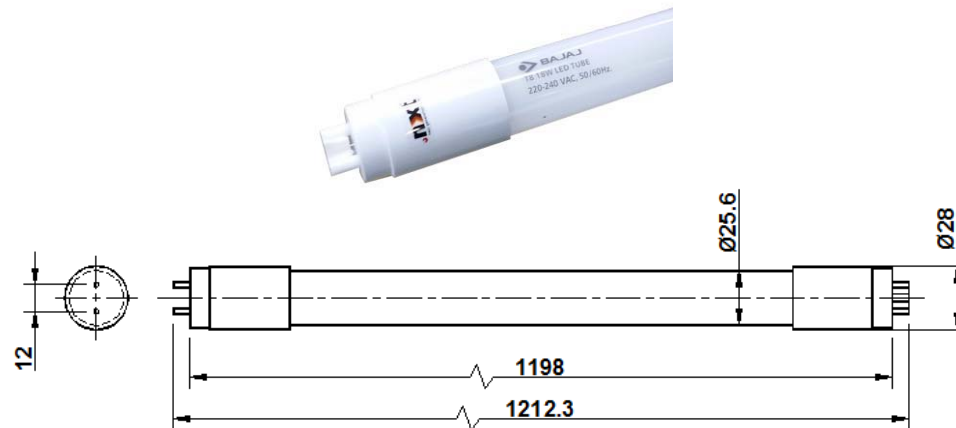

"GREEN LED"  
PRO LED TUBE LIGHT 18W

BLRB 18W CWc

NOMINAL DIMENSIONS IN mm Tolerance +/-2

### Specification

- LED tube light with superior aesthetic & heat dissipation capability.
- Opal diffuser creates optimum light uniformity with minimum glare.
- Provided with highly efficient integral constant current led driver suitable for 220-240V AC input.
- Suitable for retrofitting to the existing G-13 base fluorescent (T8/T12) luminaire.