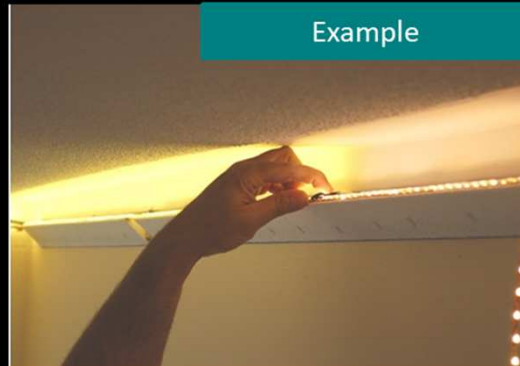

LED Strip – SkyCove 28W 5 Meters

LONG LIFE 5 meter strip light for impactful cove lighting

Packaging

Example

False ceiling application

Light effect

- **High performance:** Rated for 20,000 life hours
- **Even light spread:** shadow free design for uniform brightness
- **Easy installation:** 3M adhesive backing, driver included
- **Easy replacement:** 1 year replacement warranty

Description	SkyCove
Wattage	28W (input)
Length	5 meters + driver
Color Temp	WW, CDL
Lumens	430lm/meter
Dimensions	5000 X 8 X 0.3mm